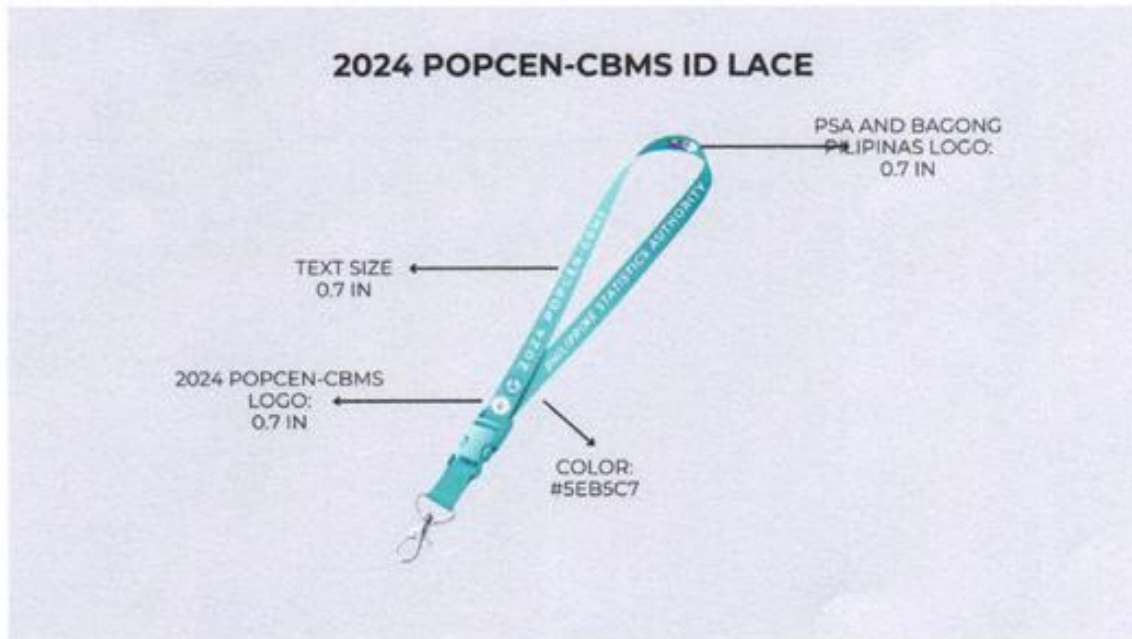

Annex "A"

Specifications:

- Sublimation Lanyard
- Lanyard wide: 0.6 inch
- Length: 22.2 inch
- Special Hook: 1.6 inch
- Color: Lace - Teal (#009999);
- Text – White; printed with "Philippine Statistics Authority" and "2024 POPCEN-CBMS"
- Plastic Detachable Bucket
- Color: Light Blue

Annex "B"

Specifications:

- Cotton Printing
- 100% polyester with PSA and 2024 POPCEN-CBMS Logo
- Imprint logo colored
- PSA Logo: 2.5 x 2.5
- 2024 POPCEN-CBMS logo: 3.5 inch

Annex “C”

Specifications:

two-fold, automatic open and close

Color: blue or gray

Logo Size: 4 in x 4 in

Printed Bagong Pilipinas Logo, PSA logo, and CBMS logo