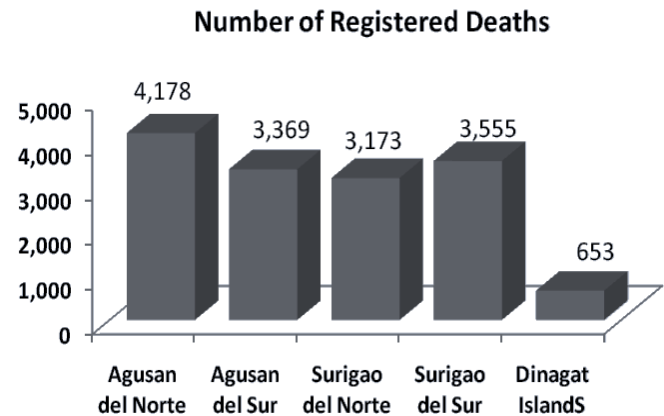

## VITAL STATISTICS, CARAGA 2017

**Marriage by Month of Occurrence**

January	731	July
February		August
March	572	September
April		October
May		November
June		December

**Percentage Distribution of Live Births**

**October**  
*Month with the highest registered births with a*